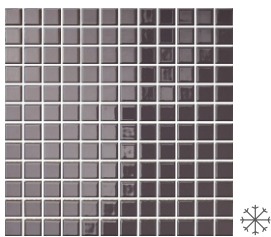

PALETTE SZARA
30x30
5901771487715